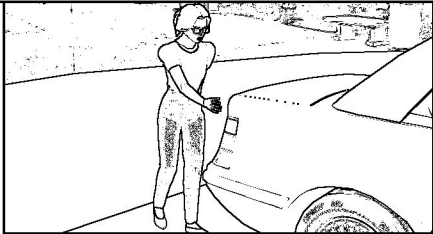

Camera Height: 8' 9" | Focal Length: 35.6mm | Angle of View: 33°  
Roll: 0° | Tilt: -7.6°

Camera Height: 5' 8" | Focal Length: 23.2mm | Angle of View: 49°  
Roll: 0° | Tilt: -9.5°

Camera Height: 5' 6" | Focal Length: 31.5mm | Angle of View: 37°  
Roll: 130.0° | Tilt: 0°

Camera Height: 5' 6" | Focal Length: 58.6mm | Angle of View: 20°  
Roll: 130.0° | Tilt: 0°

Camera Height: 5' 6" | Focal Length: 22.2mm | Angle of View: 51°  
Roll: 356.8° | Tilt: 0°

Camera Height: 5' 6" | Focal Length: 45.1mm | Angle of View: 26°  
Roll: 344.0° | Tilt: 0°

Camera Height: 5' 6" | Focal Length: 62.6mm | Angle of View: 19°  
Roll: 338.0° | Tilt: 0°

Camera Height: 2' 3" | Focal Length: 213.2mm | Angle of View: 6°  
Roll: 329.7° | Tilt: 0°