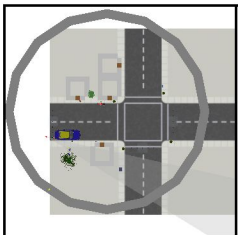

Camera Height: 8' 9" | Focal Length: 35.6mm | Angle of View: 33°  
Roll: 0° | Tilt: -7.6°

Camera Height: 5' 8" | Focal Length: 23.2mm | Angle of View: 49°  
Roll: 0° | Tilt: -9.5°

Camera Height: 5' 6" | Focal Length: 31.5mm | Angle of View: 37°  
Roll: 130.0° | Tilt: 0°

Camera Height: 5' 6" | Focal Length: 58.6mm | Angle of View: 20°  
Roll: 130.0° | Tilt: 0°

Camera Height: 5' 6" | Focal Length: 22.2mm | Angle of View: 51°  
Roll: 356.8° | Tilt: 0°

Camera Height: 5' 6" | Focal Length: 45.1mm | Angle of View: 26°  
Roll: 344.0° | Tilt: 0°

Camera Height: 5' 6" | Focal Length: 62.6mm | Angle of View: 19°  
Roll: 338.0° | Tilt: 0°

Camera Height: 2' 3" | Focal Length: 213.2mm | Angle of View: 6°  
Roll: 329.7° | Tilt: 0°