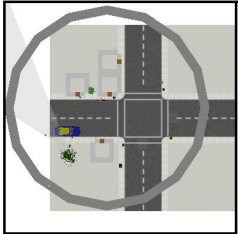

Camera Height: 8' 9" | Focal Length: 35.6mm | Angle of View: 33°  
Roll: 0° | Tilt: -7.6°

Camera Height: 5' 8" | Focal Length: 23.2mm | Angle of View: 49°  
Roll: 0° | Tilt: -9.5°

Camera Height: 5' 6" | Focal Length: 31.5mm | Angle of View: 37°  
Roll: 130.0° | Tilt: 0°

Camera Height: 5' 6" | Focal Length: 58.6mm | Angle of View: 20°  
Roll: 130.0° | Tilt: 0°

Camera Height: 5' 6" | Focal Length: 22.2mm | Angle of View: 51°  
Roll: 356.8° | Tilt: 0°

Camera Height: 5' 6" | Focal Length: 45.1mm | Angle of View: 26°  
Roll: 344.0° | Tilt: 0°

Camera Height: 5' 6" | Focal Length: 62.6mm | Angle of View: 19°  
Roll: 338.0° | Tilt: 0°

Camera Height: 2' 3" | Focal Length: 213.2mm | Angle of View: 6°  
Roll: 329.7° | Tilt: 0°