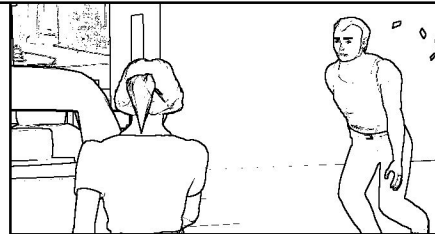

Camera Height: 8' 9" | Focal Length: 35.6mm | Angle of View: 33°  
Roll: 0° | Tilt: -7.6°

Camera Height: 5' 8" | Focal Length: 23.2mm | Angle of View: 49°  
Roll: 0° | Tilt: -9.5°

Camera Height: 5' 6" | Focal Length: 31.5mm | Angle of View: 37°  
Roll: 130.0° | Tilt: 0°

Camera Height: 5' 6" | Focal Length: 58.6mm | Angle of View: 20°  
Roll: 130.0° | Tilt: 0°

Camera Height: 5' 6" | Focal Length: 22.2mm | Angle of View: 51°  
Roll: 356.8° | Tilt: 0°

Camera Height: 5' 6" | Focal Length: 45.1mm | Angle of View: 26°  
Roll: 344.0° | Tilt: 0°

Camera Height: 5' 6" | Focal Length: 62.6mm | Angle of View: 19°  
Roll: 338.0° | Tilt: 0°

Camera Height: 2' 3" | Focal Length: 213.2mm | Angle of View: 6°  
Roll: 329.7° | Tilt: 0°