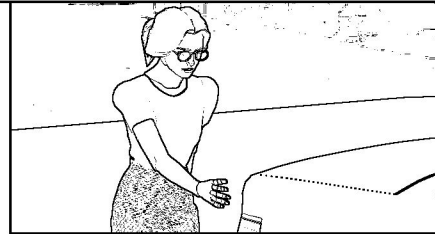

Camera Height: 8' 9" | Focal Length: 35.6mm | Angle of View: 33°  
Roll: 0° | Tilt: -7.6°

Camera Height: 5' 8" | Focal Length: 23.2mm | Angle of View: 49°  
Roll: 0° | Tilt: -9.5°

Camera Height: 5' 6" | Focal Length: 31.5mm | Angle of View: 37°  
Roll: 130.0° | Tilt: 0°

Camera Height: 5' 6" | Focal Length: 58.6mm | Angle of View: 20°  
Roll: 130.0° | Tilt: 0°

Camera Height: 5' 6" | Focal Length: 22.2mm | Angle of View: 51°  
Roll: 356.8° | Tilt: 0°

Camera Height: 5' 6" | Focal Length: 45.1mm | Angle of View: 26°  
Roll: 344.0° | Tilt: 0°