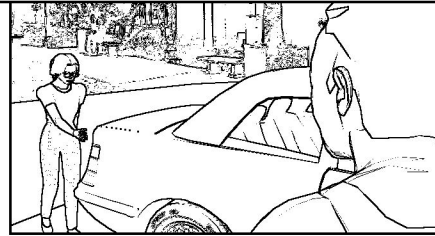

Camera Height: 8' 9" | Focal Length: 35.6mm | Angle of View: 33°  
Roll: 0° | Tilt: -7.6°

Camera Height: 5' 8" | Focal Length: 23.2mm | Angle of View: 49°  
Roll: 0° | Tilt: -9.5°

Camera Height: 5' 6" | Focal Length: 31.5mm | Angle of View: 37°  
Roll: 130.0° | Tilt: 0°

Camera Height: 5' 6" | Focal Length: 58.6mm | Angle of View: 20°  
Roll: 130.0° | Tilt: 0°

Camera Height: 5' 6" | Focal Length: 22.2mm | Angle of View: 51°  
Roll: 356.8° | Tilt: 0°

Camera Height: 5' 6" | Focal Length: 45.1mm | Angle of View: 26°  
Roll: 344.0° | Tilt: 0°