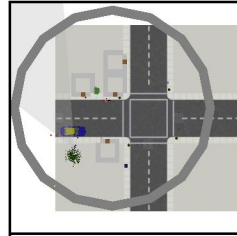

Camera Height: 8' 9" | Focal Length: 35.6mm | Angle of View: 33°  
Roll: 0° | Tilt: -7.6°

Camera Height: 5' 8" | Focal Length: 23.2mm | Angle of View: 49°  
Roll: 0° | Tilt: -9.5°

Camera Height: 5' 6" | Focal Length: 31.5mm | Angle of View: 37°  
Roll: 130.0° | Tilt: 0°

Camera Height: 5' 6" | Focal Length: 58.6mm | Angle of View: 20°  
Roll: 130.0° | Tilt: 0°

Camera Height: 5' 6" | Focal Length: 22.2mm | Angle of View: 51°  
Roll: 356.8° | Tilt: 0°

Camera Height: 5' 6" | Focal Length: 45.1mm | Angle of View: 26°  
Roll: 344.0° | Tilt: 0°

Camera Height: 5' 6" | Focal Length: 62.6mm | Angle of View: 19°  
Roll: 338.0° | Tilt: 0°

Camera Height: 2' 3" | Focal Length: 213.2mm | Angle of View: 6°  
Roll: 329.7° | Tilt: 0°