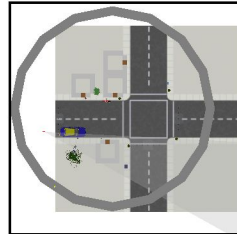

Camera Height: 8' 9" | Focal Length: 35.6mm | Angle of View: 33°  
Roll: 0° | Tilt: -7.6°

Camera Height: 5' 8" | Focal Length: 23.2mm | Angle of View: 49°  
Roll: 0° | Tilt: -9.5°

Camera Height: 5' 6" | Focal Length: 31.5mm | Angle of View: 37°  
Roll: 130.0° | Tilt: 0°

Camera Height: 5' 6" | Focal Length: 58.6mm | Angle of View: 20°  
Roll: 130.0° | Tilt: 0°

Camera Height: 5' 6" | Focal Length: 22.2mm | Angle of View: 51°  
Roll: 356.8° | Tilt: 0°

Camera Height: 5' 6" | Focal Length: 45.1mm | Angle of View: 26°  
Roll: 344.0° | Tilt: 0°

Camera Height: 5' 6" | Focal Length: 62.6mm | Angle of View: 19°  
Roll: 338.0° | Tilt: 0°

Camera Height: 2' 3" | Focal Length: 213.2mm | Angle of View: 6°  
Roll: 329.7° | Tilt: 0°