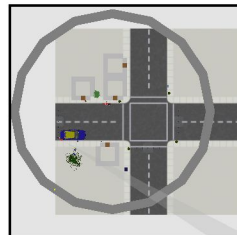

Camera Height: 8' 9" | Focal Length: 35.6mm | Angle of View: 33°  
Roll: 0° | Tilt: -7.6°

Camera Height: 5' 8" | Focal Length: 23.2mm | Angle of View: 49°  
Roll: 0° | Tilt: -9.5°

Camera Height: 5' 6" | Focal Length: 31.5mm | Angle of View: 37°  
Roll: 130.0° | Tilt: 0°

Camera Height: 5' 6" | Focal Length: 58.6mm | Angle of View: 20°  
Roll: 130.0° | Tilt: 0°

Camera Height: 5' 6" | Focal Length: 22.2mm | Angle of View: 51°  
Roll: 356.8° | Tilt: 0°

Camera Height: 5' 6" | Focal Length: 45.1mm | Angle of View: 26°  
Roll: 344.0° | Tilt: 0°

Camera Height: 5' 6" | Focal Length: 62.6mm | Angle of View: 19°  
Roll: 338.0° | Tilt: 0°

Camera Height: 2' 3" | Focal Length: 213.2mm | Angle of View: 6°  
Roll: 329.7° | Tilt: 0°