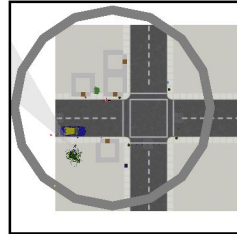

Camera Height: 8' 9" | Focal Length: 35.6mm | Angle of View: 33°  
Roll: 0° | Tilt: -7.6°

Camera Height: 5' 8" | Focal Length: 23.2mm | Angle of View: 49°  
Roll: 0° | Tilt: -9.5°

Camera Height: 5' 6" | Focal Length: 31.5mm | Angle of View: 37°  
Roll: 130.0° | Tilt: 0°

Camera Height: 5' 6" | Focal Length: 58.6mm | Angle of View: 20°  
Roll: 130.0° | Tilt: 0°

Camera Height: 5' 6" | Focal Length: 22.2mm | Angle of View: 51°  
Roll: 356.8° | Tilt: 0°

Camera Height: 5' 6" | Focal Length: 45.1mm | Angle of View: 26°  
Roll: 344.0° | Tilt: 0°

Camera Height: 5' 6" | Focal Length: 62.6mm | Angle of View: 19°  
Roll: 338.0° | Tilt: 0°

Camera Height: 2' 3" | Focal Length: 213.2mm | Angle of View: 6°  
Roll: 329.7° | Tilt: 0°