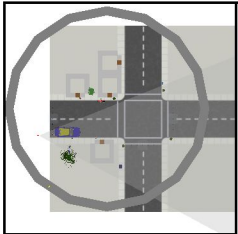

Camera Height: 8' 9" | Focal Length: 35.6mm | Angle of View: 33°  
Roll: 0° | Tilt: -7.6°

Camera Height: 5' 8" | Focal Length: 23.2mm | Angle of View: 49°  
Roll: 0° | Tilt: -9.5°

Camera Height: 5' 6" | Focal Length: 31.5mm | Angle of View: 37°  
Roll: 130.0° | Tilt: 0°

Camera Height: 5' 6" | Focal Length: 58.6mm | Angle of View: 20°  
Roll: 130.0° | Tilt: 0°

Camera Height: 5' 6" | Focal Length: 22.2mm | Angle of View: 51°  
Roll: 356.8° | Tilt: 0°

Camera Height: 5' 6" | Focal Length: 45.1mm | Angle of View: 26°  
Roll: 344.0° | Tilt: 0°

Camera Height: 5' 6" | Focal Length: 62.6mm | Angle of View: 19°  
Roll: 338.0° | Tilt: 0°

Camera Height: 2' 3" | Focal Length: 213.2mm | Angle of View: 6°  
Roll: 329.7° | Tilt: 0°